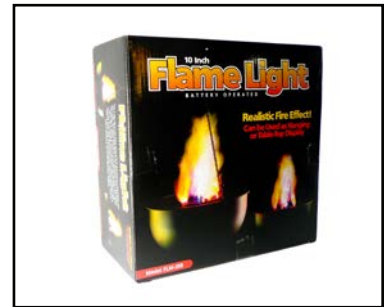

## 10" BATTERY FLAME

Finally, a larger battery powered flame light! This flame light bowl is 10" diameter with a flat bottom for setting on tables and has a chain for hanging. Its 4-way flame silk looks great and is illuminated using amber and blue LEDs. Battery life is approximately 8 hours. Uses either 4 x D batteries or a 6V D/C adapter, (sold separately).

- Flameless
- Comes with hanging chain
- Can be set on a table
- Portable

Model: FLM-200  
Size: 4.5"h x 9.75"diam  
Pc Wt: 1.5 lbs  
Power: BATT-D x 4 (not incl)  
Voltage: 6V D/C  
Alt Pwr: ADAP-LLAS1000 (sold sep)  
Case Qty: 4, 8 lbs  
Case Dim: 10"L x 5"w x 10"h