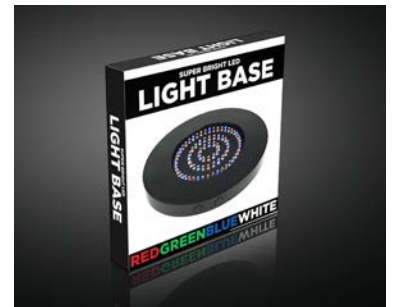

## 10" LED LIGHT BASE WITH BLACK ENCASEMENT

Just like our LB-RGBW-10, 10" LED light base, only this version is encased in black plastic as opposed to white plastic. Great for up-lighting under large flower vases, liquor bottles, glass and acrylic awards and for illumination of larger plastic cubes and cylinders. This 10" diameter light base has a total of 80 LEDs with 20 LED lights in each color: red, blue, green and white. It has 5 color-changing modes or can be set on the color of your choice. Use either 8 x AA batteries (not incl) or a 6V D/C adapter. 15+ hour battery life. Includes a removable plastic lid.

Model: LB-RGBW-10B  
Size: 10.25"diam x 1"h  
Pc Wt: 1.45 lbs  
Power: BATT-AA x 8 (not incl)  
Alt Pwr: BPP-3201 (optional)  
Alt Pwr: ADAP-LLAS1000 (optional)  
Voltage: 6V D/C  
Case Qty: 12, 20 lbs.  
Case Dim: 19"L x 12"w x 12"h  
Print: 1"h x 1.75"-7"w