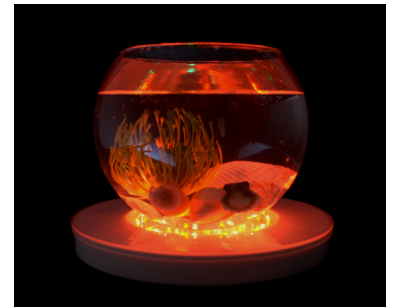

## 10" LED LIGHT BASE

Great for up-lighting under large flower vases, ornamental glass and acrylic objects, ice sculptures, liquor bottles, large plastic cubes and cylinders and other props. This 10" diameter light base has a total of 80 LEDs with 20 LED lights in each color: red, blue, green and white. It has 5 color-changing modes or can be set on the color of your choice. Use either 8 x AA batteries (not incl) or a 6V D/C adapter. 15+ hour battery life. Includes a removable plastic lid.

- Light up vases, bottles, awards
- Many color combinations
- Portable & lightweight
- 80 LEDs, 20 each in R,G,B,W

Model: LB-RGBW-10  
Size: 10.25"diam x 1"h  
Pc Wt: 1.45 lbs  
Power: BATT-AA x 8 (not incl)  
Alt Pwr: BPP-3201 (optional)  
Alt Pwr: ADAP-LLAS1000 (optional)  
Voltage: 6V D/C  
Case Qty: 12, 20 lbs.  
Case Dim: 19"L x 12"w x 12"h  
Print: 1"h x 1.75"-7"w