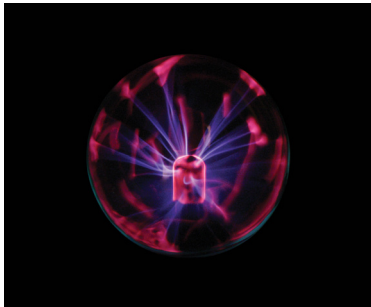

MINI PLASMA BALL

The Mini Plasma Ball has a lightning display just like larger models! Touch the ball and the lightning is concentrated on your fingers. The lightning will dance to the beat of music or respond to your voice. Great for party table decorations. Battery operation provides hours of fun with no electrical cords needed. Requires 4 x AA batteries (not included) or can be used with a 6V DC adapter (sold separately).

- Awesome lightning display
- Sound reactive setting
- A great party decoration
- Battery operated

Model: MP-3
Size: 6"h x 4"w x 3.25"d sphere
Pc Wt: .6 lbs
Power: BATT-AA x 4 (not incl)
Alt Pwr: ADAP-LLAS1000 (sold sep)
Voltage: 6V D/C
Case Qty: 12, 8 lbs
Case Dim: 15"L x 10"w x 14"h
Print: .75"h x 1.25"w