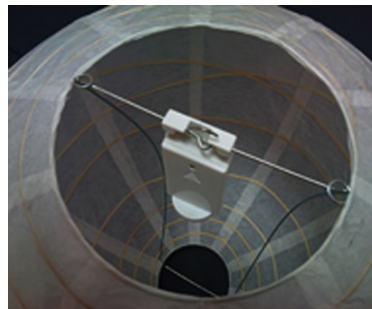

PAPER LANTERN LIGHT

Our paper lantern light contains 12 super bright glowing white LEDs. Simply hang the lantern light from the lantern's upper wire framework. No wires, no plugs, no flames. Just the perfect light for any paper lantern. 8 + hours of illumination. Batteries not included.

- 12 super bright white LEDs
- Easily attaches to inner wire frame of most paper lanterns
- Use as a flashlight

Model: PLL-12W
Size: 3.6"L x 1.6"h
Pc Wt: .2 lbs
Power: BATT-AAA x 3 (not incl)
Case Qty: 48, 7 lbs
Case Dim: 13"L x 10"w x 10"h