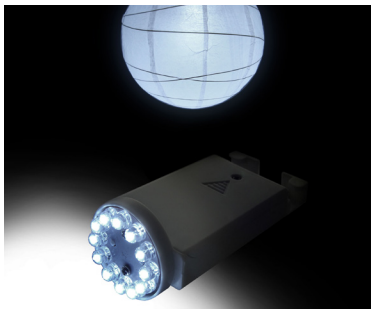

PAPER LANTERN LIGHT

Our paper lantern light contains 12 super bright glowing white LEDs. Simply hang the lantern light from the lantern's upper wire framework. No wires, no plugs, no flames. Just the perfect light for any paper lantern. 8 + hours of illumination. Batteries not included.

- 12 super bright white LEDs
- Easily attaches to inner wire frame of most paper lanterns
- Use as a flashlight

Model: PLL-12W
Size: 3.6"L x 1.6"h
Pc Wt: .2 lbs
Power: BATT-AAA x 3 (not incl)
Case Qty: 48, 7 lbs
Case Dim: 13"L x 10"w x 10"h